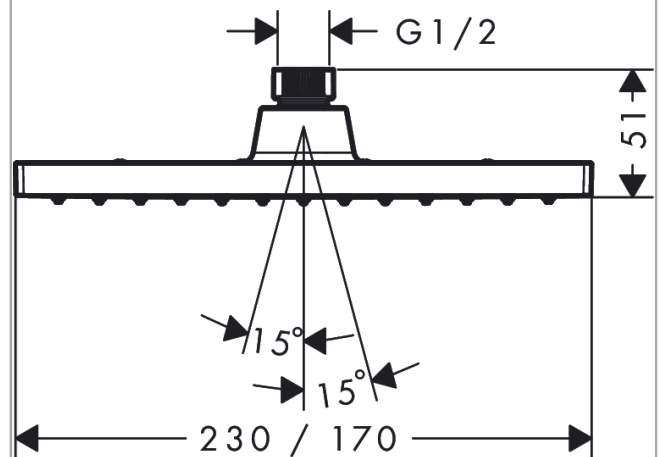

Vernis Shape

Overhead shower 200 1jet LowPressure

Surfaces: **chrome** Art. no. : **26096000**

Description

product features

- Shower head size: 230 x 170 mm
- Spray pattern: Rain
- Ball-joint: overhead shower angle adjustable
- Spray face: plastic
- maximum flow rate 14.7 l/min at 3 bar
- flow rate Rain 14.7 l/min at 3 bar
- Function from: 5.7 l/min
- Operating pressure: min. 0.2 bar/max. 4 bar
- overhead shower removable for cleaning
- Installation: ceiling or wall
- Connection thread ½"
- WRAS 2205010
- WRAS 2205010 - WRAS Approval Letter

Article Details

Price excl. VAT

£ 108.79

Technology

Certificates

Product image

Scale drawing

Vernis Shape
Overhead shower 200 1jet LowPressure
 Surfaces: **chrome** Art. no. : **26096000**

Flowchart

The consumption was measured in combination with the appropriate fittings (thermostat/mixer/in-wall valve) to reflect actual application in practice.

Vernis Shape
Overhead shower 200 1jet LowPressure
 Surfaces: **chrome** Art. no. : **26096000**