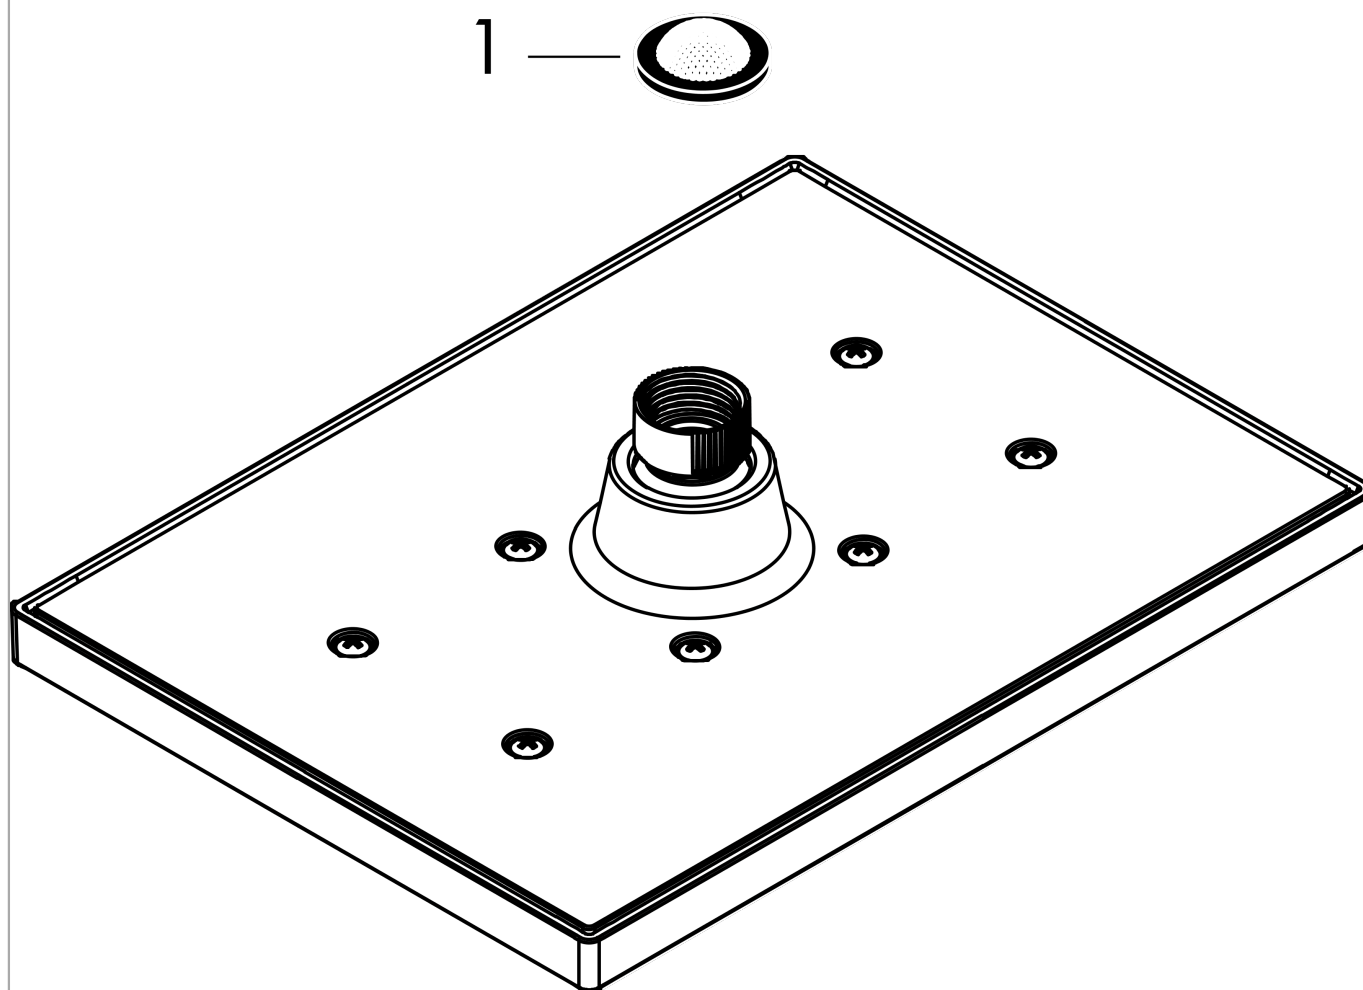

Vernis Shape
Overhead shower 200 1jet LowPressure
Surfaces: **chrome** Art. no. : **26096000**

Exploded Drawing

Year of production: >04/21