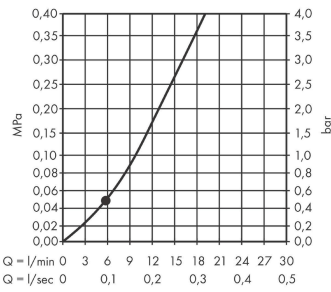

Vernis Shape
Overhead shower 200 1jet LowPressure
Surfaces: **chrome** Art. no. : **26096000**

Flowchart

The consumption was measured in combination with the appropriate fittings (thermostat/mixer/in-wall valve) to reflect actual application in practice.