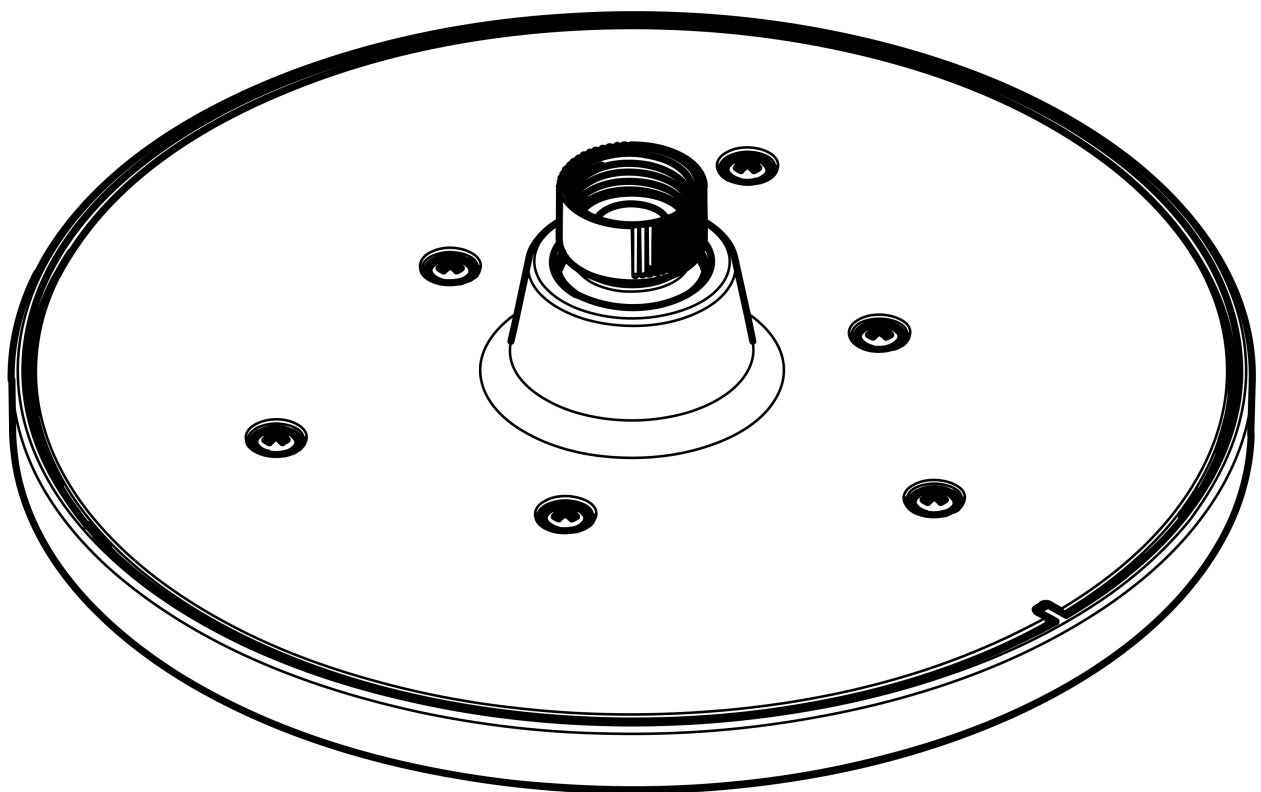

Vernis Blend
Overhead shower 200 1jet LowPressure
Surfaces: **chrome** Art. no. : **26095000**

Exploded Drawing

Year of production: >01/21