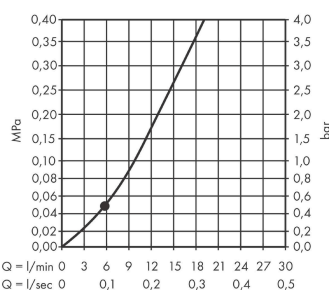

Vernis Blend
Overhead shower 200 1jet LowPressure
 Surfaces: **chrome** Art. no. : **26095000**

Description

product features

- Shower head size: 205 mm
- Spray pattern: Rain
- Ball-joint: overhead shower angle adjustable
- Spray face: plastic
- Function from: 5.7 l/min
- Operating pressure: min. 0.2 bar/max. 4 bar
- overhead shower removable for cleaning
- Installation: ceiling or wall
- Connection thread 1/2"
- WRAS 2205010
- WRAS 2205010 - WRAS Approval Letter

Article Details

Price excl. VAT

£ 108.79

Technology

Certificates

Product image

Scale drawing

Flowchart