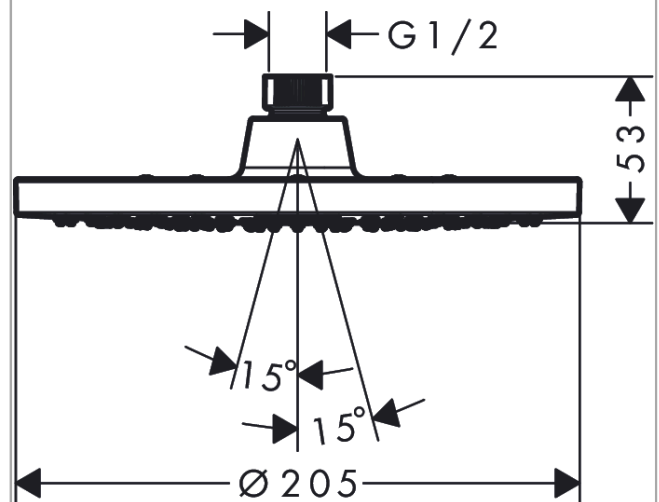

Vernis Blend
Overhead shower 200 1jet LowPressure
 Surfaces: **chrome** Art. no. : **26095000**

Description

product features

- Shower head size: 205 mm
- Spray pattern: Rain
- Ball-joint: overhead shower angle adjustable
- Spray face: plastic
- Function from: 5.7 l/min
- Operating pressure: min. 0.2 bar/max. 4 bar
- overhead shower removable for cleaning
- Installation: ceiling or wall
- Connection thread 1/2"
- WRAS 2205010
- WRAS 2205010 - WRAS Approval Letter

Article Details

Price excl. VAT

£ 108.79

Technology

Certificates

Product image

Scale drawing

Flowchart