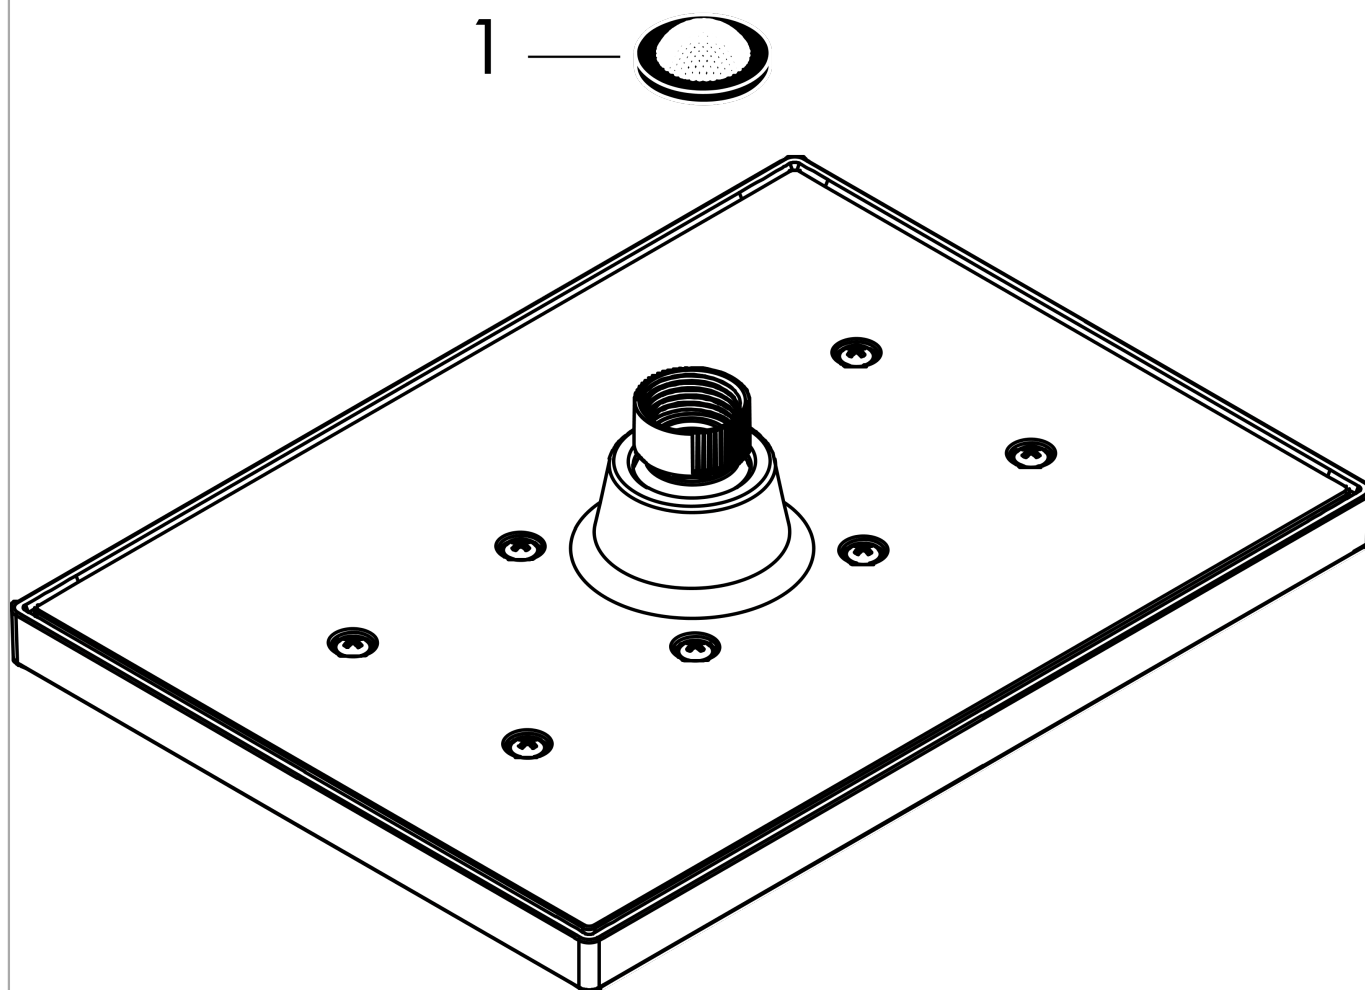

Vernis Shape
Overhead shower 230 1jet Green
Surfaces: chrome Art. no. : 26094000

Exploded Drawing

Year of production: >04/21