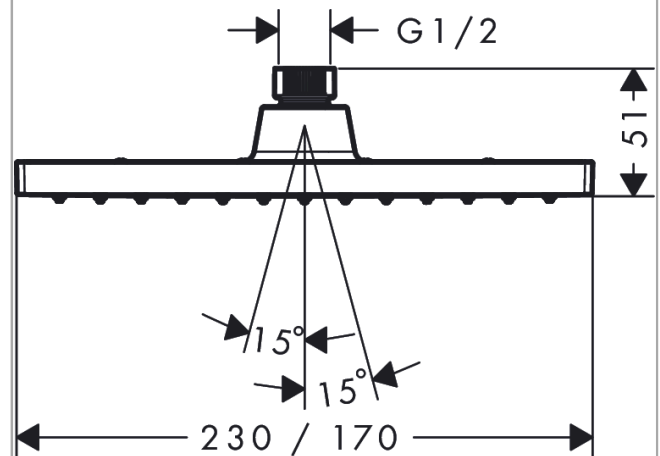

Scale drawing