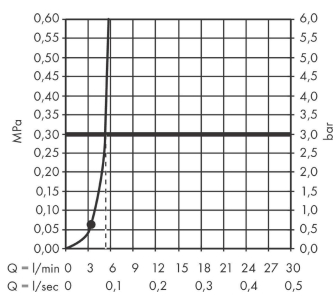

Flowchart

The consumption was measured in combination with the appropriate fittings (thermostat/mixer/ in-wall valve) to reflect actual application in practice.