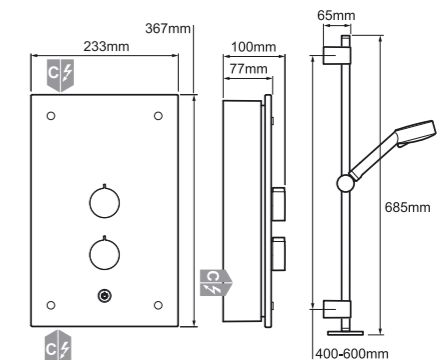

Mira Galena

Minimal looks in four stylish finishes combined with thermostatic technology.

Product features

- Separate power and temperature control with a push button on/off
- Sensi-flo™ prevents scalding in the event of a loss of water pressure or if the showerhead or hose become blocked
- Clearscale™ technology cuts limescale by 50% for a better performing, longer lasting shower
- 5 spray showerhead
- With rub-clean nozzles for easy limescale removal

SPRAY TYPES

COLD MAINS

T
Thermostatic

2
2 Year Guarantee