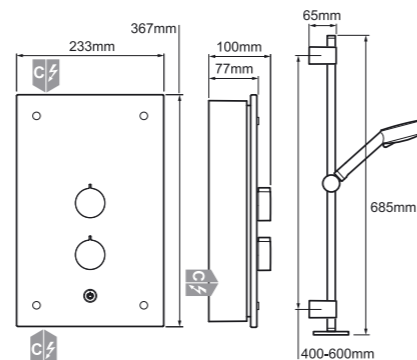

Mira Galena

Minimal looks in four stylish finishes combined with thermostatic technology.

Product features

- Separate power and temperature control with a push button on/off
- Sensi-flo™ prevents scalding in the event of a loss of water pressure or if the showerhead or hose become blocked
- Clearscale™ technology cuts limescale by 50% for a better performing, longer lasting shower
- 5 spray showerhead
- With rub-clean nozzles for easy limescale removal

SPRAY TYPES

COLD MAINS

T
Thermostatic

2
2 Year Guarantee