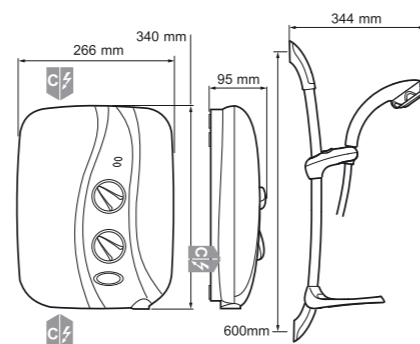

TANK FED

L
Low Pressure

2
2 Year Guarantee

SPRAY TYPES

Start Soothe

Force Eco

Mira Elite ST
Electric shower,
white/chrome finish.
9.8kW 1.1563.230
£457.20
10.8kW 1.1563.721
£486.00

Mira Elite ST
Electric shower,
satin/chrome finish.
9.8kW 1.1674.001
£500.40