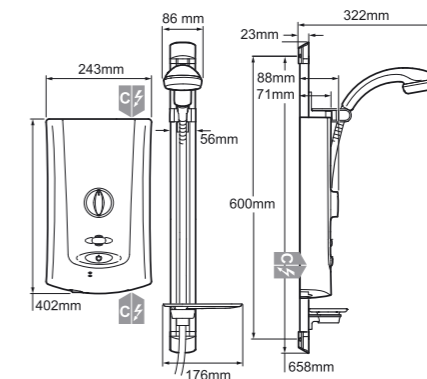

For kW ratings in ROI see the conversion chart on page 55