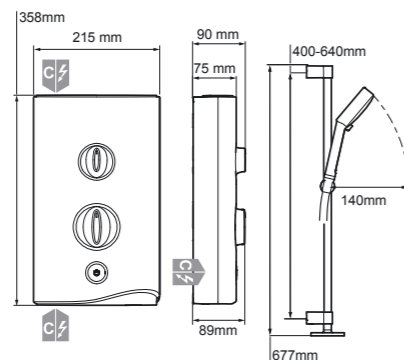

SPRAY TYPES

Mira Sport Thermostatic
Electric shower, white/chrome finish.
9.0kW 1.1746.005 £385.20
9.8kW 1.1746.006 £410.40

Adjustable slide bar fits over holes left by a previous shower kit

Mira Sport Max with Airboost™