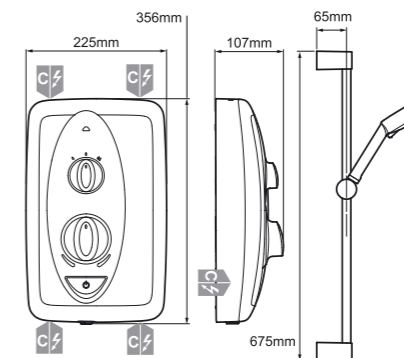

Mira Vie

A contemporary, affordable, long lasting shower.

Product features

- Pressure stabilised temperature control maintains selected showering temperature
- Separate power and temperature controls with push button on/off
- Eco setting designed to save water and energy
- Clearscale™ technology cuts limescale by 50% for a better performing, longer lasting shower
- Single spray showerhead with rub clean nozzles for easy limescale removal

SPRAY TYPES

Mira Jump

Stylish and easy to fit, Jump is designed to replace any existing electric shower.

Product features

- Pressure stabilised temperature control maintains selected showering temperature
- Separate power and temperature controls with push button on/off
- Eco setting designed to save water and energy
- Clearscale™ technology cuts limescale by 50% for a better performing, longer lasting shower
- 4 spray showerhead with rub clean nozzles for easy limescale removal

SPRAY TYPES