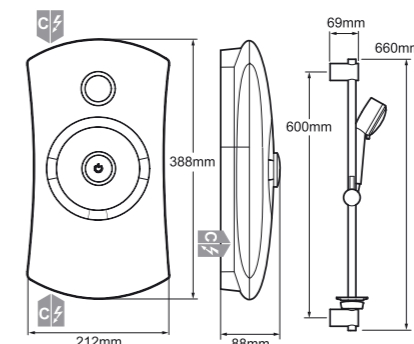

COLD MAINS

T
Thermostatic

2
2 Year Guarantee

SPRAY TYPES

Start Soothe

Force Eco

Mira Orbis
Electric shower,
white/chrome finish.
9.0kW 1.1647.001
£457.20
9.8kW 1.1647.002
£472.80
10.8kW 1.1647.003
£488.40

Mira Escape