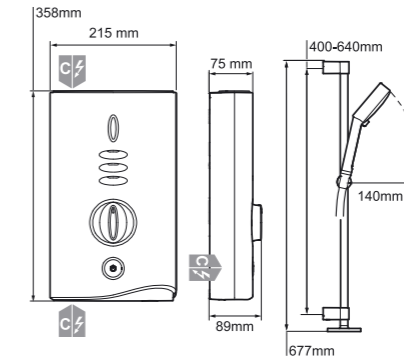

Adjustable slide bar fits over holes left by a previous shower kit