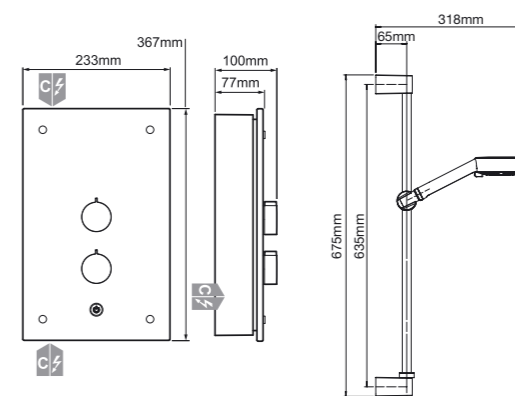

SPRAY TYPES

COLD MAINS

T
Thermostatic

2
2 Year Guarantee

Mira Azora
Electric shower,
glass/chrome finish.
9.8kW 1.1634.011
£510.00

Mira Galena

Minimal looks in four stylish finishes combined with thermostatic technology.