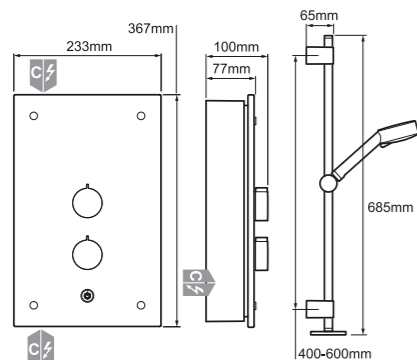

Mira Galena

Minimal looks in four stylish finishes combined with thermostatic technology.

Product features

- Separate power and temperature control with a push button on/off
- Sensi-flo™ prevents scalding in the event of a loss of water pressure or if the showerhead or hose become blocked
- Clearscale™ technology cuts limescale by 50% for a better performing, longer lasting shower
- 5 spray showerhead
- With rub-clean nozzles for easy limescale removal

SPRAY TYPES

COLD MAINS

T
Thermostatic

2
2 Year Guarantee