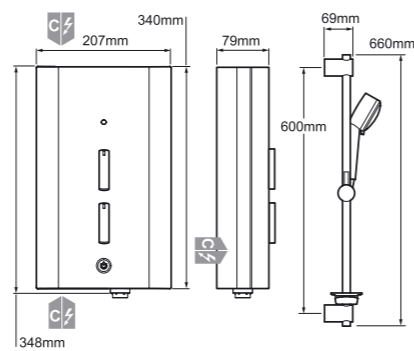

SPRAY TYPES

COLD MAINS

T
Thermostatic

2
2 Year Guarantee

Mira Escape
Electric shower,
satin/chrome finish.
9.0kW 1.1563.729
£445.20
9.8kW 1.1563.012
£478.80

Mira Escape
Electric shower,
chrome finish.
9.0kW 1.1563.730
£476.40
9.8kW 1.1563.011
£508.80