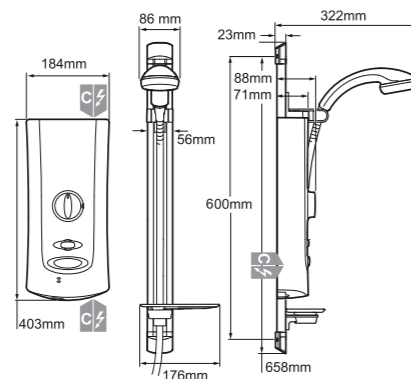

For kW ratings in ROI see the conversion chart on page 55

Mira Advance Low Pressure

Ultimate safety and usability. Precise, thermostatically controlled showering even at low pressure.

Product features

- Separate power and temperature controls with select and forget function
- Adjustable Temperature Limit - select your maximum temperature from 8 different settings
- An integrated pump provides a strong and consistent flow at low pressure (minimum 80mm head pressure)
- Phased shutdown flushes hot water from the tank to make it safe for the next user
- Tactile raised areas with a large on/off button, backlit buttons and an audible beep to aid navigation
- Best in its class for reducing limescale build-up
- Easy to use slide bar and friction bracket which can be adjusted with one hand and is wall or corner mountable
- 4 spray showerhead with rub-clean nozzles for easy limescale removal