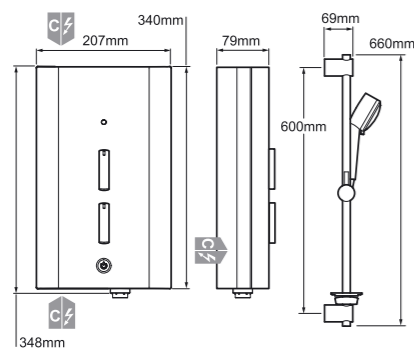

SPRAY TYPES

COLD MAINS

T
Thermostatic

2
2 Year Guarantee

Mira Escape
Electric shower,
satin/chrome finish.
9.0kW 1.1563.729
£445.20
9.8kW 1.1563.012
£478.80

Mira Escape
Electric shower,
chrome finish.
9.0kW 1.1563.730
£476.40
9.8kW 1.1563.011
£508.80