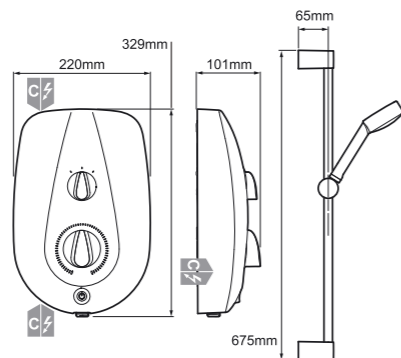

Mira Vie

A contemporary, affordable, long lasting shower.

Product features

- Pressure stabilised temperature control maintains selected showering temperature
- Separate power and temperature controls with push button on/off
- Eco setting designed to save water and energy
- Clearscale™ technology cuts limescale by 50% for a better performing, longer lasting shower
- Single spray showerhead with rub clean nozzles for easy limescale removal

SPRAY TYPES

Mira Jump

Stylish and easy to fit, Jump is designed to replace any existing electric shower.

Product features

- Pressure stabilised temperature control maintains selected showering temperature
- Separate power and temperature controls with push button on/off
- Eco setting designed to save water and energy
- Clearscale™ technology cuts limescale by 50% for a better performing, longer lasting shower
- 4 spray showerhead with rub clean nozzles for easy limescale removal

SPRAY TYPES