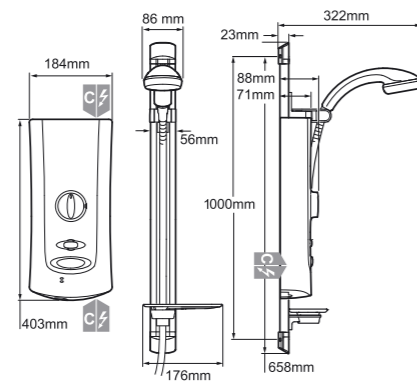

Mira Advance Flex Extra Wireless

The perfect solution to wetroom floors the Mira Advance Flex Extra Wireless connects with the Whale Instant Match kit.

Product features

- Wireless connection between shower and pump, allowing pump suction to adjust with shower flow rate
- Integral sensors ensure the pump rate matches the shower flow rate
- Adjustable Temperature Limit gives you the option of selecting your preferred maximum temperature from 8 different settings
- With a large, colour contrasted rotary lever, tactile raised areas, a large push on/off button, back-lit buttons and an audible click on the temperature lever
- Extended 1m slide bar and 2m hose for greater flexibility
- 4 spray showerhead with rub-clean nozzles for easy limescale removal

COLD MAINS

T
Thermostatic

2
2 Year Guarantee

SPRAY TYPES

Start/Eco   Combination

Calm   Blast

Mira Advance ATL Flex

Ultimate safety and usability. So safe and user friendly it's endorsed by the Royal National Institute of the Blind.

Product features

- Separate temperature and flow controls to fine tune your perfect shower
- Adjustable Temperature Limit gives you the option of selecting your preferred maximum temperature from 8 different settings
- Phased shutdown flushes hot water from the tank to make it safe for the next user
- With a large, colour contrasted rotary lever, tactile raised areas, a large on/off button, back-lit buttons and an audible click on the temperature lever
- The easy to use slide bar and friction bracket can be adjusted with one hand and is wall or corner mountable
- 4 spray showerhead with rub-clean nozzles for easy limescale removal

COLD MAINS

T
Thermostatic

2
2 Year Guarantee

SPRAY TYPES

Start/Eco   Combination

Calm   Blast