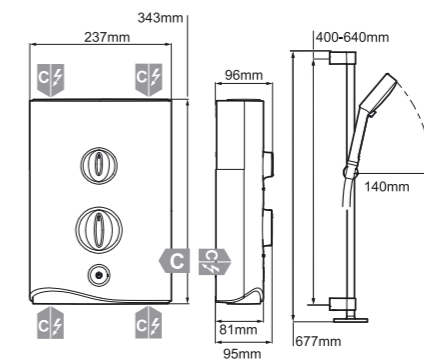

Adjustable slide bar fits over holes left by a previous shower kit