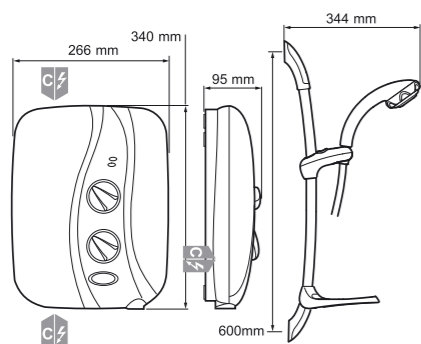

TANK FED

L
Low Pressure

2
2 Year Guarantee

SPRAY TYPES

Start Soothe

Force Eco

Mira Elite ST
Electric shower,
white/chrome finish.
9.8kW 1.1563.230
£457.20
10.8kW 1.1563.721
£486.00

Mira Elite ST
Electric shower,
satin/chrome finish.
9.8kW 1.1674.001
£500.40