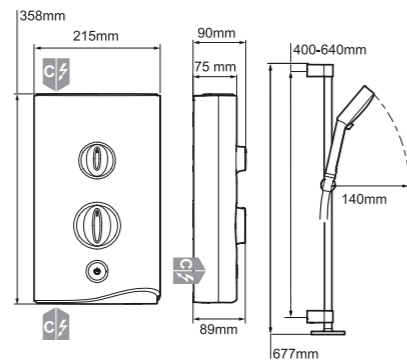

SPRAY TYPES

Mira Sport
Electric shower,
white/chrome finish.
7.5kW 1.1746.001
£306.00
9.0kW 1.1746.002
£337.20
9.8kW 1.1746.003
£361.20
10.8kW 1.1746.004
£373.20

Adjustable slide bar fits over holes left by a previous shower kit