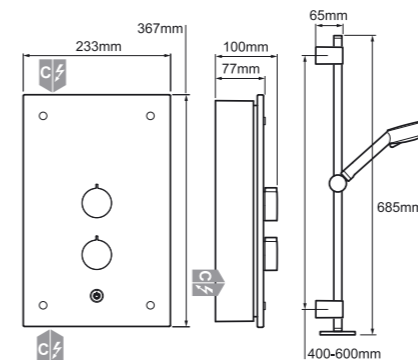

Mira Galena

Minimal looks in four stylish finishes combined with thermostatic technology.

Product features

- Separate power and temperature control with a push button on/off
- Sensi-flo™ prevents scalding in the event of a loss of water pressure or if the showerhead or hose become blocked
- Clearscale™ technology cuts limescale by 50% for a better performing, longer lasting shower
- 5 spray showerhead
- With rub-clean nozzles for easy limescale removal

SPRAY TYPES

COLD MAINS

T
Thermostatic

2
2 Year Guarantee