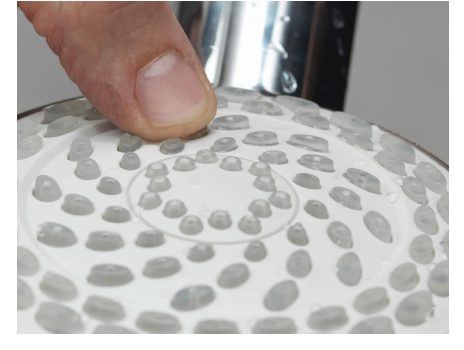

- Impressive spray patterns and uncompromising showering experience
- Water saving 'eco' spray setting on mixer ranges
- Anti limescale, rub clean nozzles to help maintain shower performance
- Thoughtful anti-twist hose connection to extend the life of the hose

Harmony shower heads are available with the ranges below

 105mm Chrome	 90mm Chrome	 90mm Chrome	 90mm White	 105mm Chrome	 105mm White
Quartz Digital** Quartz Thermo** Dream** Aspire DL**	Siren SL Midas 200	Colt Midas 100 Aquastream	Aquastream	Quartz Electric*	Quartz Electric*
4 SPRAY PATTERNS	4 SPRAY PATTERNS	4 SPRAY PATTERNS	4 SPRAY PATTERNS	5 SPRAY PATTERNS	5 SPRAY PATTERNS
'Eco' spray	'Eco' spray	'Eco' spray	'Eco' spray		

* Quartz Electric features 5 spray patterns and does not feature 'eco' spray
** These ranges also include Harmony fixed shower heads

Spray patterns

With an easy to use, clickable spray plate control, four impressive spray patterns on mixers and five on Quartz Electric, Harmony shower heads let you choose a setting to suit your mood.

Optimising your shower

The cleverly designed spray patterns deliver a concentrated and fuller spray for a satisfying showering experience, even with low pressure water systems.

Easy clean nozzles

Harmony's rub clean nozzles are designed to make cleaning and limescale removal easy, reducing the need for chemical de-scaling, and maintaining shower performance.