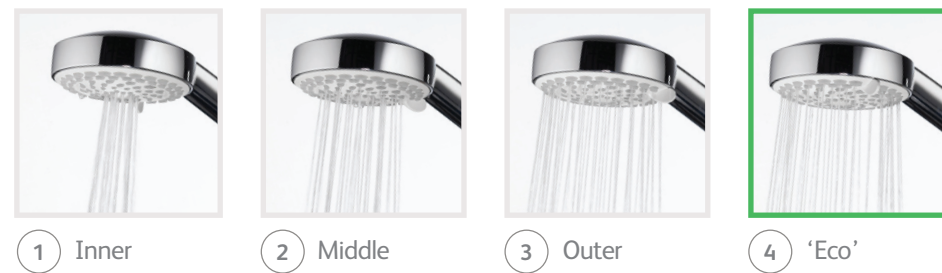

- Impressive spray patterns and uncompromising showering experience
- Water saving 'eco' spray setting on mixer ranges
- Anti limescale, rub clean nozzles to help maintain shower performance
- Thoughtful anti-twist hose connection to extend the life of the hose

Harmony shower heads are available with the ranges below

 105mm Chrome	 90mm Chrome	 90mm Chrome	 90mm White	 105mm Chrome	 105mm White
Quartz Digital** Quartz Thermo** Dream** Aspire DL**	Siren SL Midas 200	Colt Midas 100 Aquastream	Aquastream	Quartz Electric*	Quartz Electric*
4 SPRAY PATTERNS	4 SPRAY PATTERNS	4 SPRAY PATTERNS	4 SPRAY PATTERNS	5 SPRAY PATTERNS	5 SPRAY PATTERNS
'Eco' spray	'Eco' spray	'Eco' spray	'Eco' spray		

* Quartz Electric features 5 spray patterns and does not feature 'eco' spray
** These ranges also include Harmony fixed shower heads

Spray patterns

With an easy to use, clickable spray plate control, four impressive spray patterns on mixers and five on Quartz Electric, Harmony shower heads let you choose a setting to suit your mood.

Optimising your shower

The cleverly designed spray patterns deliver a concentrated and fuller spray for a satisfying showering experience, even with low pressure water systems.

Easy clean nozzles

Harmony's rub clean nozzles are designed to make cleaning and limescale removal easy, reducing the need for chemical de-scaling, and maintaining shower performance.