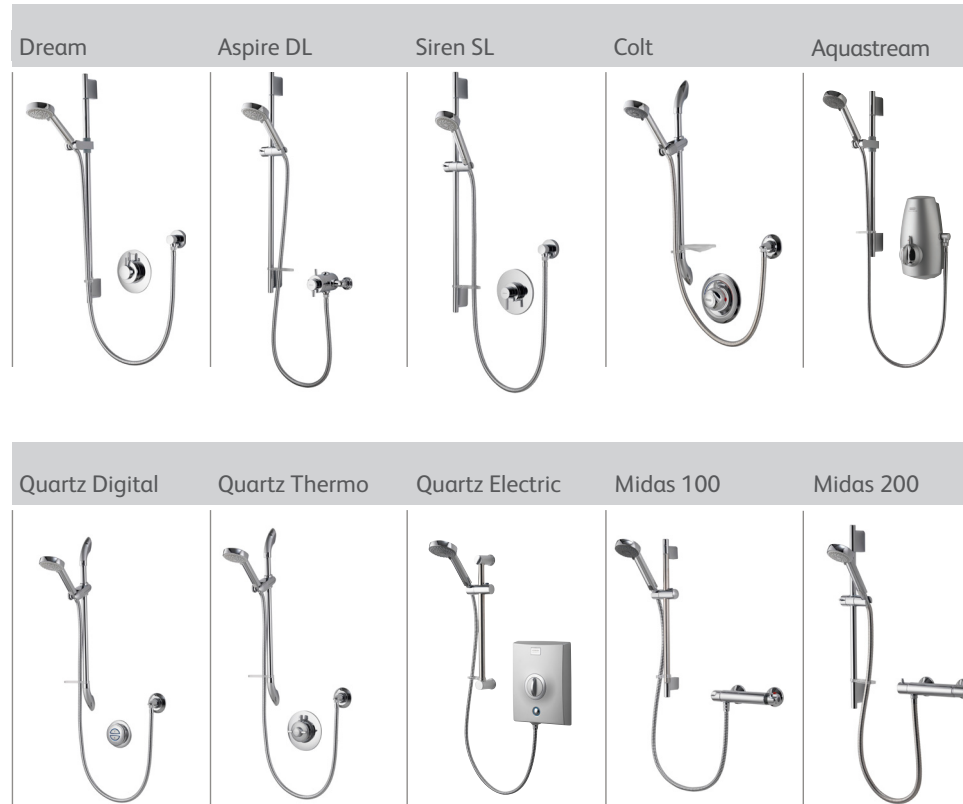

new

AQUALISA

Style, function
and design...

Harmony shower heads are now available
with these Aqualisa showers

For product codes and prices please visit www.aqualisa.co.uk.